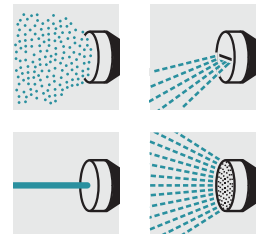

## Multifunctional spray gun set Plus

Made for a variety of garden watering applications: the multifunctional spray gun includes tap adaptor and 2 connectors with grip (one with Aqua Stop).

### 1 Special membrane technology

- Ensures drip-proof use also during spraying pattern change and after water cutout.

### 3 Ergonomic control valve

- Regulation of the flow rate on the nozzle with just one hand.