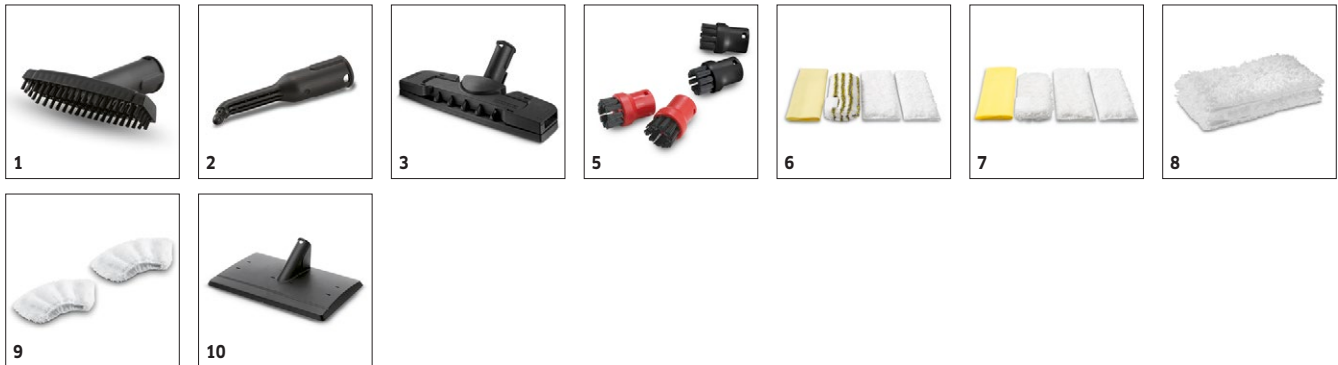

SG 4/4 CA 1.092-805.0

KÄRCHER

		Order no.	Quantity				Price	Description	
Nozzles									
Hand nozzle	1	2.884-280.0	1 piece(s)					Hand tool with additional brushes for cleaning small areas such as shower cubicles, wall tiles, etc. Suitable for use with or without cover.	■
Detail nozzle	2	2.884-281.0	1 piece(s)					Ideal for cleaning in crevices, corners, edges and other difficult to reach areas. Together with the round brush, the applications are numerous.	■
Floor tool	3	2.885-142.0	1 piece(s)					New, innovative floor tool for even better cleaning results - thanks to optimised steam utilisation and larger cleaning surface.	■
Rubber squeegee for window tool	4	6.273-140.0	1 piece(s)					Rubber squeegee for seam cleaner window tool.	□
Sets of brushes									
Round brush kit	5	2.863-058.0	4 piece(s)					Practical round brush set available in two colours.	■
Cloth kit									
Microfibre cloth set for bathrooms	6	2.863-171.0	4 piece(s)					Cloth kit for steam cleaning the bathroom: 2 microfibre floor cleaning cloths, 1 microfibre abrasive cloth for limescale and soap residues, and 1 microfibre polishing cloth for mirrors, etc.	□
Microfibre cloth set for kitchens	7	2.863-172.0	4 piece(s)					Cloth kit for steam cleaning in the kitchen: Two microfibre floor cleaning cloths, one soft cover for the hand nozzle for loosening stubborn dirt, one microfibre stainless steel cloth.	□
Microfibre cloth kit for floor nozzle Classic and Comfort	8	2.863-173.0	2 piece(s)					2 soft microfibre velour floor cloths for easy dirt removal. For perfectly clean floors.	□
Microfibre cover set for the hand nozzle	9	2.863-270.0	2 piece(s)					The set with two covers for the hand nozzle. The covers are made of high-quality microfibre - for the best results when loosening and picking up dirt.	□
Miscellaneous									
Wallpaper stripper	10	2.863-062.0	1 piece(s)					Wallpaper stripper ideal for removing wallpaper and glue residues using the power of steam.	□

■ Included in the scope of supply. □ Available accessories.