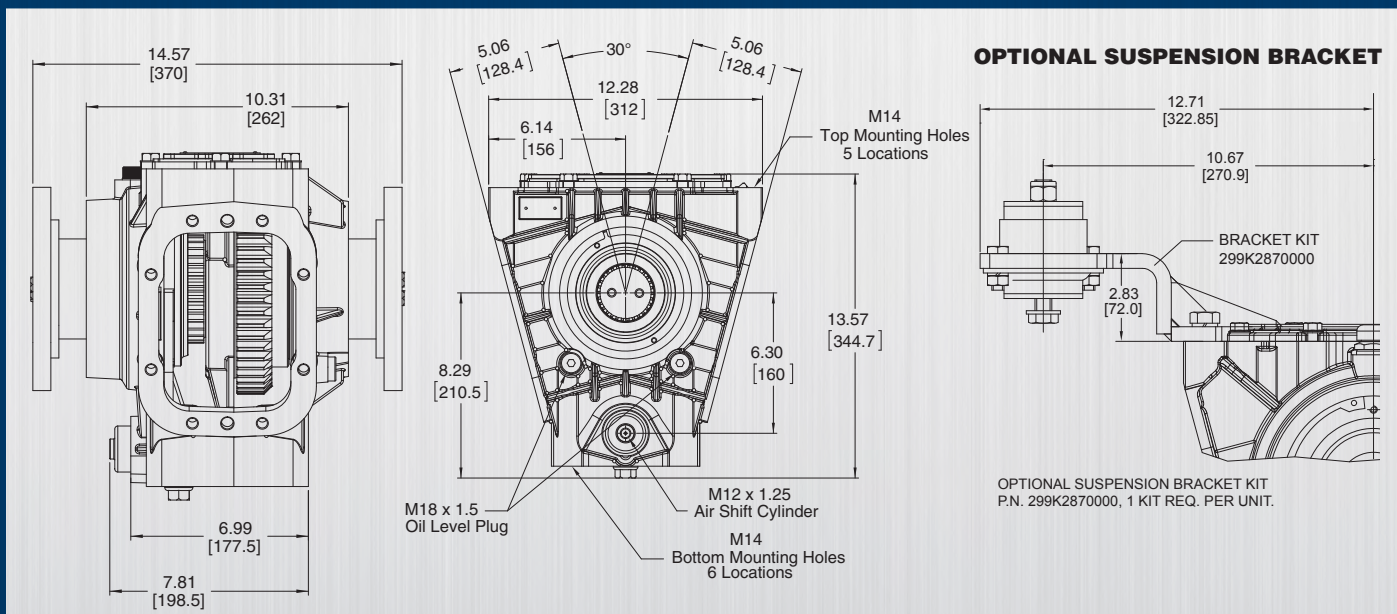

MODEL NUMBER CONSTRUCTION

SS 88 - 14 X5 - A 00 XX X

Split Shaft Model: SS

Series:

88 = 8-Bolt Openings

Torque Rating:

14 = 14,000 lb. ft.

21 = 21,000 lb. ft.

Main Shaft Flange Selection:

X5 = 1550, 1610, 1710, 1810

XC = 1610, 1710, 1810

Special Features:

X = None

Special Options:

XX = None

PTO Mounting

00 = Both Openings Open

0X = RS Open, LS Covered

X0 = RS Covered, LS Open

XX = Both Sides Covered

Shift Options: Power In/Out

A = Manual Air 12V

E = Elect/Air 12V

H = Hydraulic 12V

POPULAR PTO MODELS FOR USE WITH SS88

Reference Model	Eng. %*	Torque	Shift Type
TG8-***	75-183	230-285	Mechanical
SH8-***	98-181	375-400	Mechanical
CS8-***	69-181	275-300	Clutch
828-***	69-169	375-500	Mechanical

*Based on 1:1 direct drive input, PTO rotation is crankshaft direction.

INSTALLATION DIMENSIONS INCHES (MM)

**Muncie®
Power
Products**

Muncie Power Products, Inc. Member of the Interpump Hydraulics Group
General Offices and Distribution Center • P.O. Box 548 • Muncie, IN 47308-0548
(765) 284-7721 • FAX (765) 284-6991 • E-mail info@munciepower.com
Web site <http://www.munciepower.com>

Drive Products, Exclusive Agents for Canada, ISO Certified by an Accredited Registrar