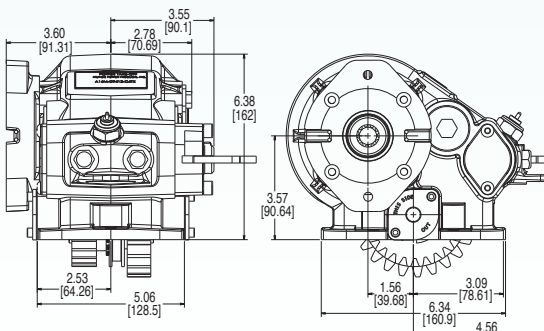

## MODEL NUMBER CONSTRUCTION

**A 1 6M - D94 13 - C 4 T X**

**MODEL**

ALPHA - A

**DESIGN NUMBER**

1

**MOUNTING**

6-BOLT EXTRA DEEP MOUNT - 6M

**INPUT GEAR**

MERCEDES/DODGE G56-6 - D94

**RATIO**

07 - .72:1    12 - 1.17:1  
 08 - .89:1    13 - 1.28:1  
 09 - .92:1    15 - 1.50:1  
                   18 - 1.72:1

**SPECIAL FEATURES**

X - NONE

**OUTPUT TYPE**

**ASSEMBLY ARRANGEMENT**

1 - 4X4 PUMP TO FRONT  
 4 - 4X4 PUMP TO REAR

**SHIFT TYPE**

A - AIR  
 C - CABLE  
 E - ELECTRIC/AIR  
 T - E-HYDRA (call for availability)

## DIMENSIONS

4-Assembly Arrangement with Muncie PF Series pump mounted to rear of PTO. Pump rotation - CCW

"T" Option - SAE A 2-Bolt  
 3.25" Pilot - 3/4" 11T Spline  
 3/8-16UNC-2B on 4.18" B.C.

1-Assembly Arrangement with Muncie PKS Series pump mounted to front of PTO. Pump rotation - CW