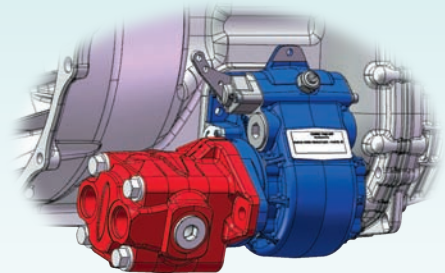

**ASSEMBLY ARRANGEMENT**

1 - 4X4 PUMP TO FRONT  
 4 - 4X4 PUMP TO REAR

**SHIFT TYPE**

A - AIR  
 C - CABLE  
 E - ELECTRIC/AIR  
 T - E-HYDRA (call for availability)

## DIMENSIONS

4-Assembly Arrangement with Muncie PF Series pump mounted to rear of PTO. Pump rotation - CCW

"T" Option - SAE A 2-Bolt  
 3.25" Pilot - 3/4" 11T Spline  
 3/8-16UNC-2B on 4.18" B.C.

1-Assembly Arrangement with Muncie PKS Series pump mounted to front of PTO. Pump rotation - CW

"S" Option - SAE B 2-Bolt  
 4" Pilot - 7/8" 13T Spline  
 1/2-13UNC-2B on 5.75" B.C.

**Muncie®  
 Power  
 Products**

MP09-06 (Rev. 10-10) Printed in the U.S.A.  
 © Muncie Power Products, Inc. 2010

**Muncie Power Products, Inc.** Member of the Interpump Hydraulics Group  
 General Offices and Distribution Center • P.O. Box 548 • Muncie, IN 47308-0548  
 (765) 284-7721 • FAX (765) 284-6991 • E-mail info@munciepower.com  
 Web site http://www.munciepower.com