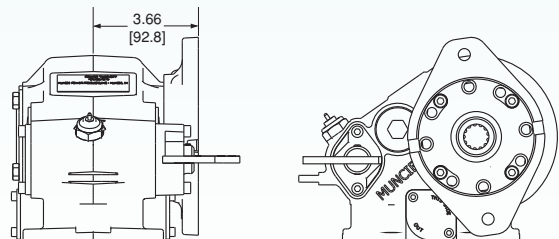

**Muncie®
Power
Products**

MP09-06 (Rev. 10-10) Printed in the U.S.A.
© Muncie Power Products, Inc. 2010

Muncie Power Products, Inc. Member of the Interpump Hydraulics Group
General Offices and Distribution Center • P.O. Box 548 • Muncie, IN 47308-0548
(765) 284-7721 • FAX (765) 284-6991 • E-mail info@munciepower.com
Web site http://www.munciepower.com

Drive Products, Exclusive Agents for Canada, ISO Certified by an Accredited Registrar