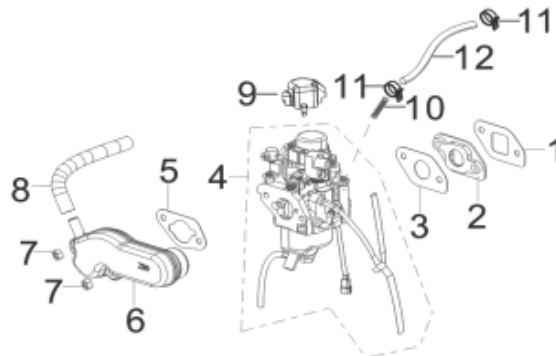

## CYLINDER HEAD AND COVER

REF #	DESCRIPTION	QTY	BE PART #
5	Cylinder Head Gasket	1	85.571.538
6	Spark Plug	1	85.571.522

## CARBURETOR ASSEMBLY

REF NO.	DESCRIPTION	QTY	PART NO.
1	Carburetor Gasket	1	85.571.542
2	Carburetor Insulator Plate	1	
3	Carburetor Insulator Gasket	1	
4	Carburetor Assembly	1	
5	Air Cleaner Gasket	1	
9	Cap	1	
10	Fuel Strainer	1	
11	Clamp	1	
12	Fuel Tube	1	
10	Fuel Strainer	1	85.571.575