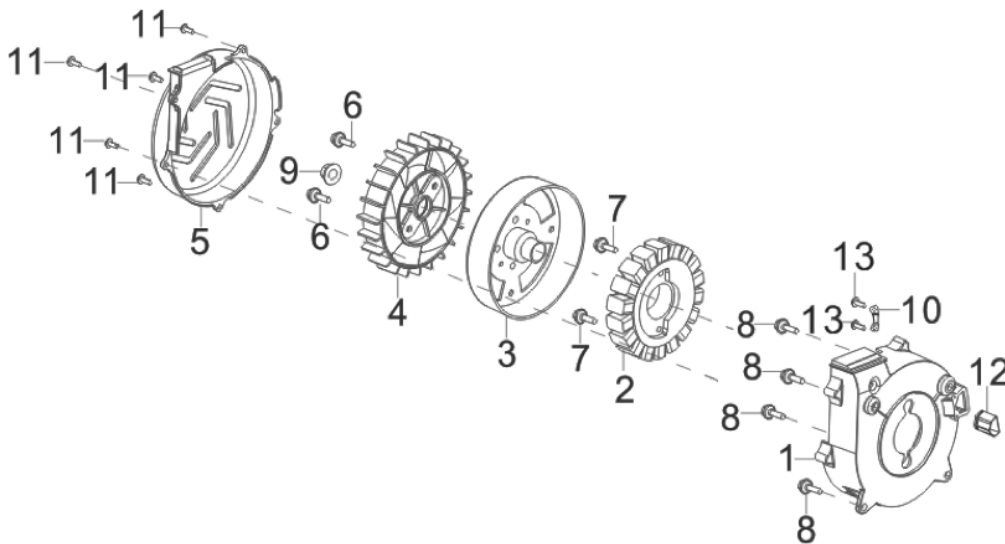

ROTOR/STATOR

REF NO.	DESCRIPTION	QTY	PART NO.
2	Stator	1	85.571.655
3	Rotor	1	
7	Bolt	1	
9	Nut	1