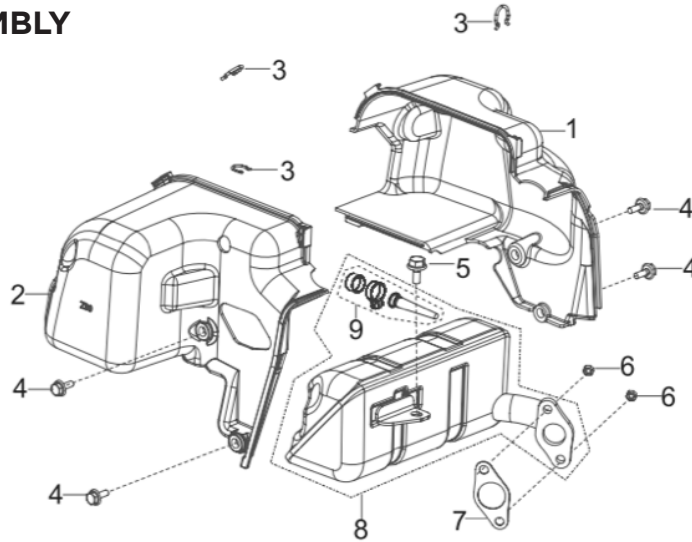

MUFFLER SUBASSEMBLY

REF NO.	DESCRIPTION	QTY	PART NO.
7	Exhaust Outlet Gasket	1	85.571.635
8	Muffler Assembly	1	85.571.636
9	Spark Arrestor	1	85.571.637