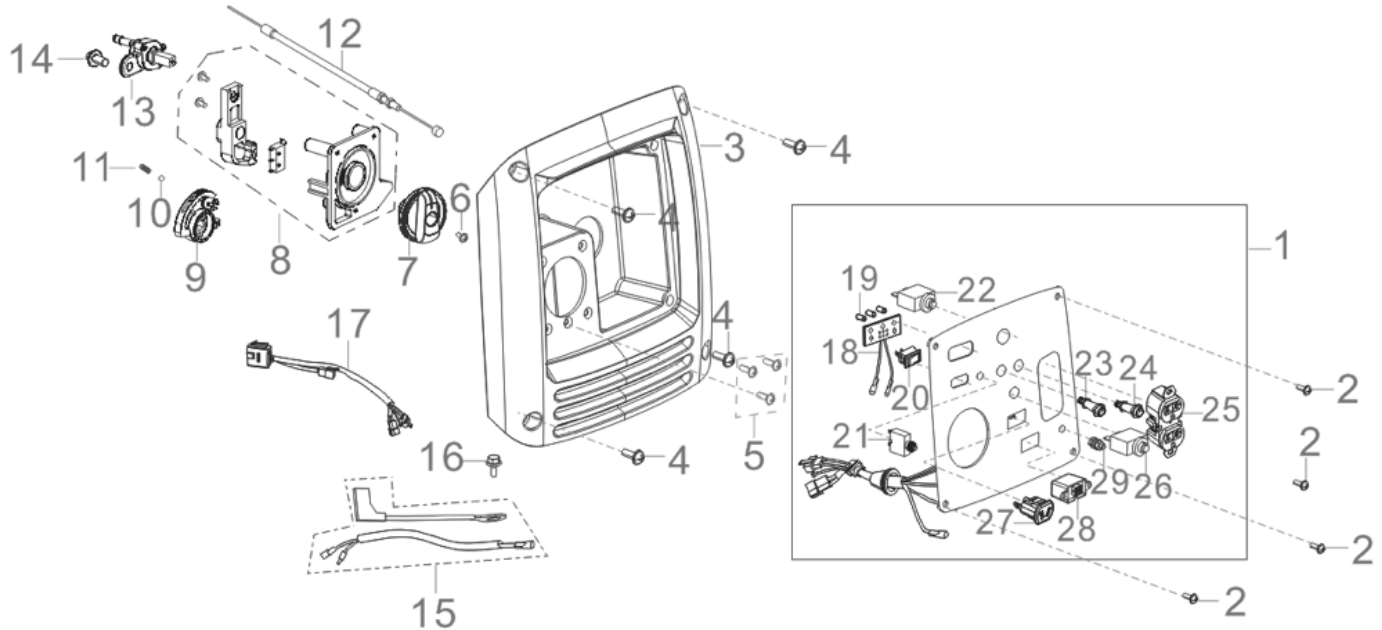

## CONTROL PANEL

REF NO.	DESCRIPTION	QTY	PART NO.
1	Control Panel Assembly	1	85.571.547
2	Crosshead Bolts	4	
3	Panel Seat	1	
4	Hexagon Step Bolts	4	
6	Screw	3	85.571.548
7	Knob	1	
8	Switch Assembly	1	
9	Cover Plate	1	
10	Steel Ball	1	
11	Stopper Adjusting Spring	1	
12	Choke Handle Subassembly	1	
13	Fuel Valve Assembly	1	85.571.589
14	Bolt	1	
23	Red Parallel Socket	1	
24	Black Parallel Socket	1	85.571.590
25	Duplex Socket, 120v 20amp, Household	1	85.571.592
27	DC Socket	1	85.571.652
28	USB Socket	1	85.571.653