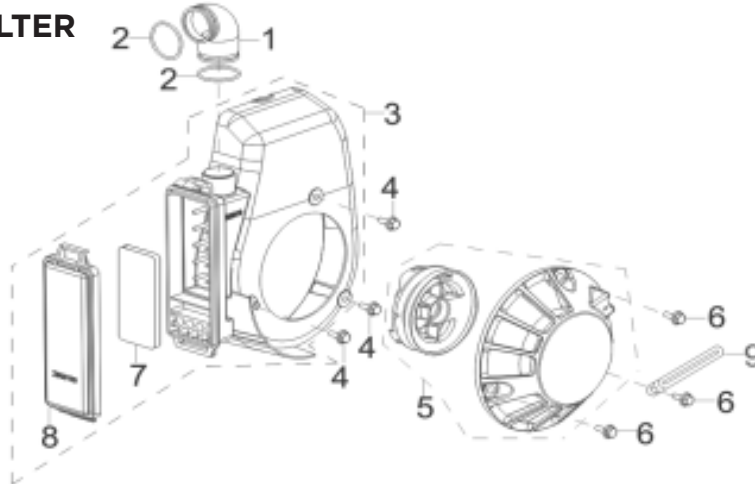

RECOIL STARTER/AIR FILTER

REF NO.	DESCRIPTION	QTY	PART NO.
3	Shroud	1	85.571.627
7	Air Cleaner Element	1	
8	Air Cleaner Case Cover	1	
5	Recoil Assembly	1	85.571.540
7	Air Cleaner Element	1	85.571.541