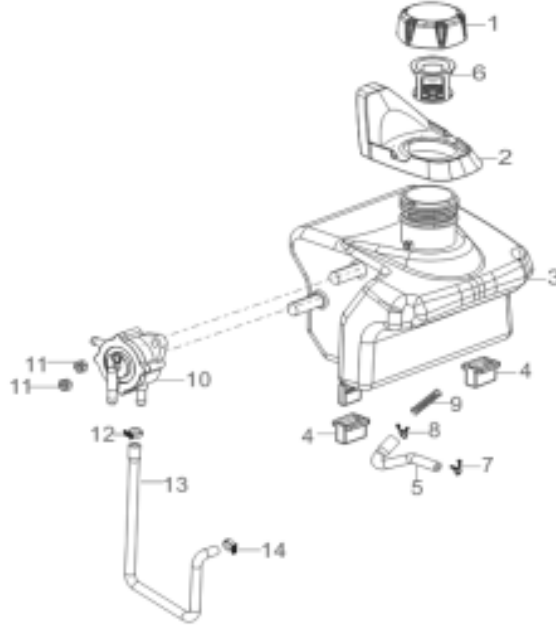

## CYLINDER HEAD AND COVER

REF #	DESCRIPTION	QTY	BE PART #
5	Cylinder Head Gasket	1	85.571.538
6	Spark Plug	1	85.571.522

## CARBURETOR ASSEMBLY

REF NO.	DESCRIPTION	QTY	PART NO.
1	Carburetor Gasket	1	85.571.542
2	Carburetor Insulator Plate	1	
3	Carburetor Insulator Gasket	1	
4	Carburetor Assembly	1	
5	Air Cleaner Gasket	1	
9	Cap	1	
10	Fuel Strainer	1	
11	Clamp	1	
12	Fuel Tube	1	
10	Fuel Strainer	1	85.571.575

## FUEL TANK

REF NO.	DESCRIPTION	QTY	PART NO.
1	Fuel Cap	1	85.571.543
2	Fuel Strainer	1	
10	Fuel Pump Assembly	1	85.571.545
11	Nut	1	
12	Clamp	1	
13	Fuel Tube	1	
14	Clamp	1	