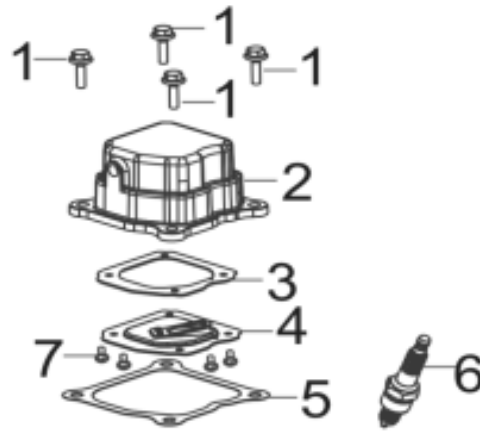

# PARTS BREAKDOWN INVERTER GENERATOR

MODEL:BE1200I

---

---

**BEPOWEREQUIPMENT**

**.COM**

## CYLINDER HEAD AND COVER

REF #	DESCRIPTION	QTY	BE PART #
5	Cylinder Head Gasket	1	85.571.538
6	Spark Plug	1	85.571.522

## SHELL

REF NO.	DESCRIPTION	QTY	PART NO.
1	Left Cover Board	1	85.571.530
3	Right (recoil side) Cover Board	1	85.571.531
5	Left Shell	1	85.571.532
6	Right (recoil side) Shell	1	85.571.533

## CONTROL PANEL

REF NO.	DESCRIPTION	QTY	PART NO.
1	Control Panel Assembly	1	85.571.547
2	Crosshead Bolts	4	
3	Panel Seat	1	
4	Hexagon Step Bolts	4	
6	Screw	3	85.571.548
7	Knob	1	
8	Switch Assembly	1	
9	Cover Plate	1	
10	Steel Ball	1	
11	Stopper Adjusting Spring	1	
12	Choke Handle Subassembly	1	
13	Fuel Valve Assembly	1	85.571.589
14	Bolt	1	
23	Red Parallel Socket	1	
24	Black Parallel Socket	1	85.571.590
25	Duplex Socket, 120v 20amp, Household	1	85.571.592
27	DC Socket	1	85.571.652
28	USB Socket	1	85.571.653