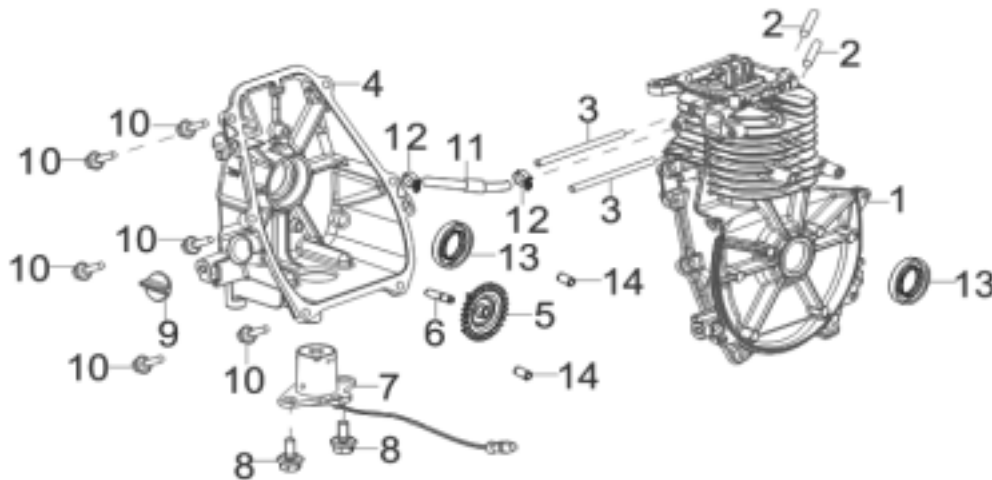

# PARTS BREAKDOWN INVERTER GENERATOR

MODEL:BE1200I

## CYLINDER HEAD AND COVER

REF #	DESCRIPTION	QTY	BE PART #
5	Cylinder Head Gasket	1	85.571.538
6	Spark Plug	1	85.571.522

## CRANKCASE

REF #	DESCRIPTION	QTY	BE PART #
2	Intake Studs	2	85.571.568
3	Exhaust Studs	2	
7	Low Oil Sensor	1	85.571.620
9	Engine Oil Plug Subassembly	1	85.571.539

## ROTOR/STATOR

REF NO.	DESCRIPTION	QTY	PART NO.
2	Stator	1	85.571.655
3	Rotor	1	
7	Bolt	1	
9	Nut	1	