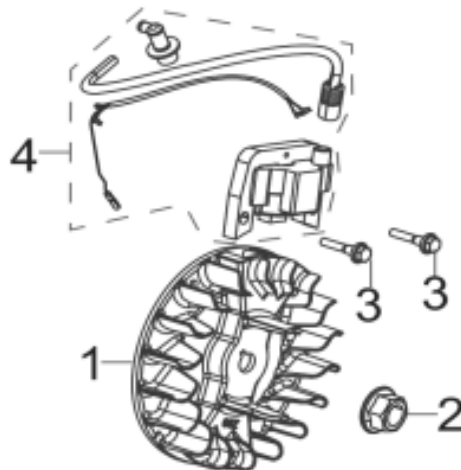

IGNITION COIL

REF NO.	DESCRIPTION	QTY	PART NO.
4	Ignition Coil	1	85.571.546