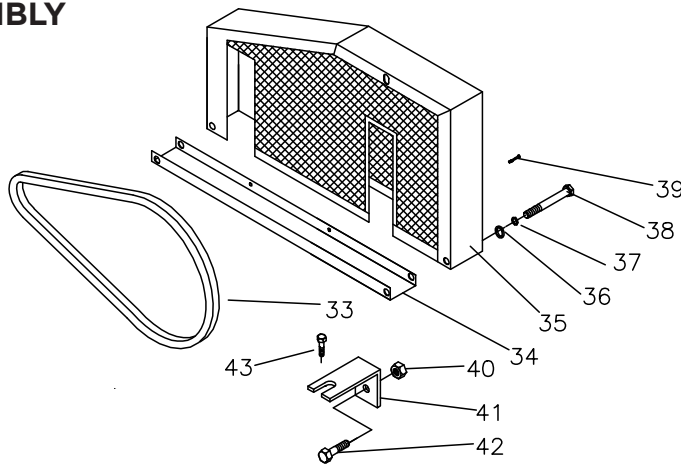

BELT GUARD ASSEMBLY

REF #	DESCRIPTION	QTY	BE PART #
33	Belt	1	42.004.513
34-43	Belt Guard Assembly	1	42.004.514
40-42	Belt Guard Support Bracket Assembly	1	42.004.515