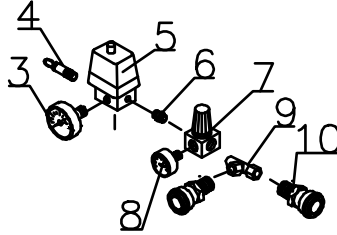

PARTS BREAKDOWN ELECTRIC AIR COMPRESSOR

MODEL:AC3220B

BEPOWEREQUIPMENT

.COM

PARTS BREAKDOWN ELECTRIC AIR COMPRESSOR

MODEL:AC3220B

TANK ASSEMBLY

REF #	DESCRIPTION	QTY	BE PART #
2	Metal Handle	1	42.004.500
11	Foam Handle Grip	1	
47	Screw	2	
12	Rubber Foot Pad	2	42.004.505
13	Flat Washer	2	
14	Bolt	2	
15	Tank Drain Valve	1	42.004.012
16	Axel Bolt	2	42.004.506
17	Wheel	2	
18	Nut	2	
19	Pump Discharge Pipe	1	42.004.521
20	Tank Check Valve	1	42.004.508
21	Unloader Copper Fitting	1	
22	Unloader Pipe	1	

PARTS BREAKDOWN ELECTRIC AIR COMPRESSOR

MODEL:AC3220B

PRESSURE SWITCH ASSEMBLY

REF #	DESCRIPTION	QTY	BE PART #
3	Pressure Gauge	1	42.003.006
4	Safety Valve	1	42.010.150
5	Pressure Switch	1	42.004.519
7	Regulator	1	42.004.504
8	Pressure Gauge	1	42.003.005
9	T-Pipe Fitting	1	42.000.018
10	Quick Coupler	2	42.000.046

PUMP ASSEMBLY

REF #	DESCRIPTION	QTY	BE PART #
23	Hex Nut	4	42.004.510
24	Spring Washer	4	
25	Bolt	4	
26	Pump Assembly (Pulley Included)	1	
27	Oil Plug	1	42.004.523
Not Shown	Air Filter Assembly	1	42.004.524

PARTS BREAKDOWN ELECTRIC AIR COMPRESSOR

MODEL:AC3220B

MOTOR ASSEMBLY

REF #	DESCRIPTION	QTY	BE PART #
27	Motor Bolt	4	42.004.511
28	Washer	4	
29	Hex Nut	4	
48	Cable Gland	1	
32	Motor	1	42.004.512
30	Allen Head Bolt	1	
31	Motor Pulley	1	