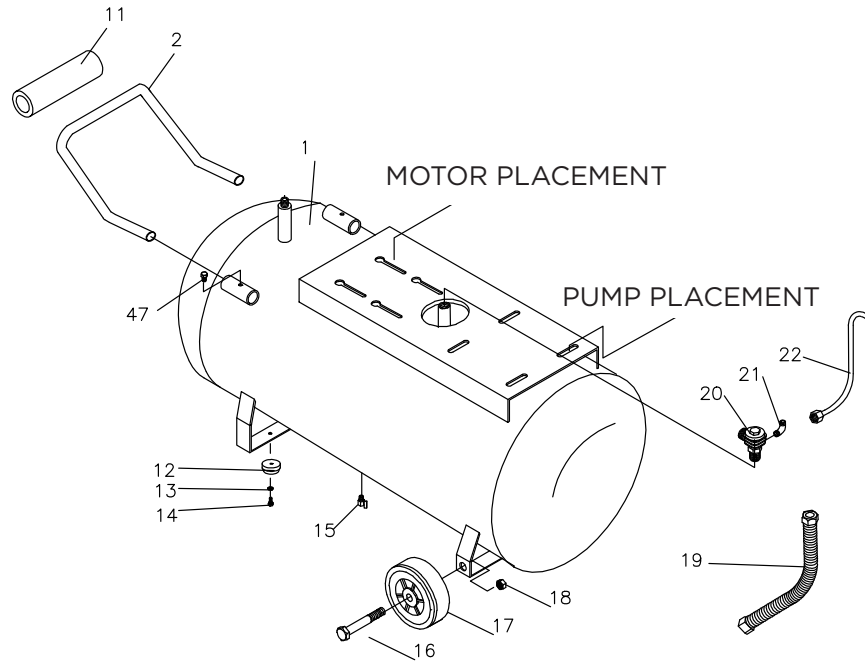

PARTS BREAKDOWN ELECTRIC AIR COMPRESSOR

MODEL:AC3220B

BEPOWEREQUIPMENT

.COM

PARTS BREAKDOWN ELECTRIC AIR COMPRESSOR

MODEL:AC3220B

TANK ASSEMBLY

REF #	DESCRIPTION	QTY	BE PART #
2	Metal Handle	1	42.004.500
11	Foam Handle Grip	1	
47	Screw	2	
12	Rubber Foot Pad	2	42.004.505
13	Flat Washer	2	
14	Bolt	2	
15	Tank Drain Valve	1	42.004.012
16	Axel Bolt	2	42.004.506
17	Wheel	2	
18	Nut	2	
19	Pump Discharge Pipe	1	42.004.521
20	Tank Check Valve	1	42.004.508
21	Unloader Copper Fitting	1	
22	Unloader Pipe	1	

PARTS BREAKDOWN ELECTRIC AIR COMPRESSOR

MODEL:AC3220B

PRESSURE SWITCH ASSEMBLY

REF #	DESCRIPTION	QTY	BE PART #
3	Pressure Gauge	1	42.003.006
4	Safety Valve	1	42.010.150
5	Pressure Switch	1	42.004.519
7	Regulator	1	42.004.504
8	Pressure Gauge	1	42.003.005
9	T-Pipe Fitting	1	42.000.018
10	Quick Coupler	2	42.000.046

PUMP ASSEMBLY

REF #	DESCRIPTION	QTY	BE PART #
23	Hex Nut	4	42.004.510
24	Spring Washer	4	
25	Bolt	4	
26	Pump Assembly (Pulley Included)	1	
27	Oil Plug	1	42.004.523
Not Shown	Air Filter Assembly	1	42.004.524

PARTS BREAKDOWN ELECTRIC AIR COMPRESSOR

MODEL:AC3220B

MOTOR ASSEMBLY

REF #	DESCRIPTION	QTY	BE PART #
27	Motor Bolt	4	42.004.511
28	Washer	4	
29	Hex Nut	4	
48	Cable Gland	1	
32	Motor	1	42.004.512
30	Allen Head Bolt	1	
31	Motor Pulley	1	