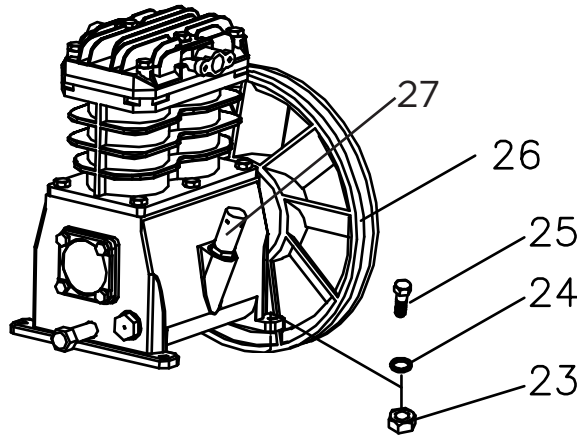

PARTS BREAKDOWN ELECTRIC AIR COMPRESSOR

MODEL:AC3220B

BEPOWEREQUIPMENT

.COM

PARTS BREAKDOWN ELECTRIC AIR COMPRESSOR

MODEL:AC3220B

TANK ASSEMBLY

REF #	DESCRIPTION	QTY	BE PART #
2	Metal Handle	1	42.004.500
11	Foam Handle Grip	1	
47	Screw	2	
12	Rubber Foot Pad	2	42.004.505
13	Flat Washer	2	
14	Bolt	2	
15	Tank Drain Valve	1	42.004.012
16	Axel Bolt	2	42.004.506
17	Wheel	2	
18	Nut	2	
19	Pump Discharge Pipe	1	42.004.521
20	Tank Check Valve	1	42.004.508
21	Unloader Copper Fitting	1	
22	Unloader Pipe	1	

PARTS BREAKDOWN ELECTRIC AIR COMPRESSOR

MODEL:AC3220B

PRESSURE SWITCH ASSEMBLY

REF #	DESCRIPTION	QTY	BE PART #
3	Pressure Gauge	1	42.003.006
4	Safety Valve	1	42.010.150
5	Pressure Switch	1	42.004.519
7	Regulator	1	42.004.504
8	Pressure Gauge	1	42.003.005
9	T-Pipe Fitting	1	42.000.018
10	Quick Coupler	2	42.000.046

PUMP ASSEMBLY

REF #	DESCRIPTION	QTY	BE PART #
23	Hex Nut	4	42.004.510
24	Spring Washer	4	
25	Bolt	4	
26	Pump Assembly (Pulley Included)	1	
27	Oil Plug	1	42.004.523
Not Shown	Air Filter Assembly	1	42.004.524

PARTS BREAKDOWN ELECTRIC AIR COMPRESSOR

MODEL:AC3220B

MOTOR ASSEMBLY

REF #	DESCRIPTION	QTY	BE PART #
27	Motor Bolt	4	42.004.511
28	Washer	4	
29	Hex Nut	4	
48	Cable Gland	1	
32	Motor	1	42.004.512
30	Allen Head Bolt	1	
31	Motor Pulley	1	