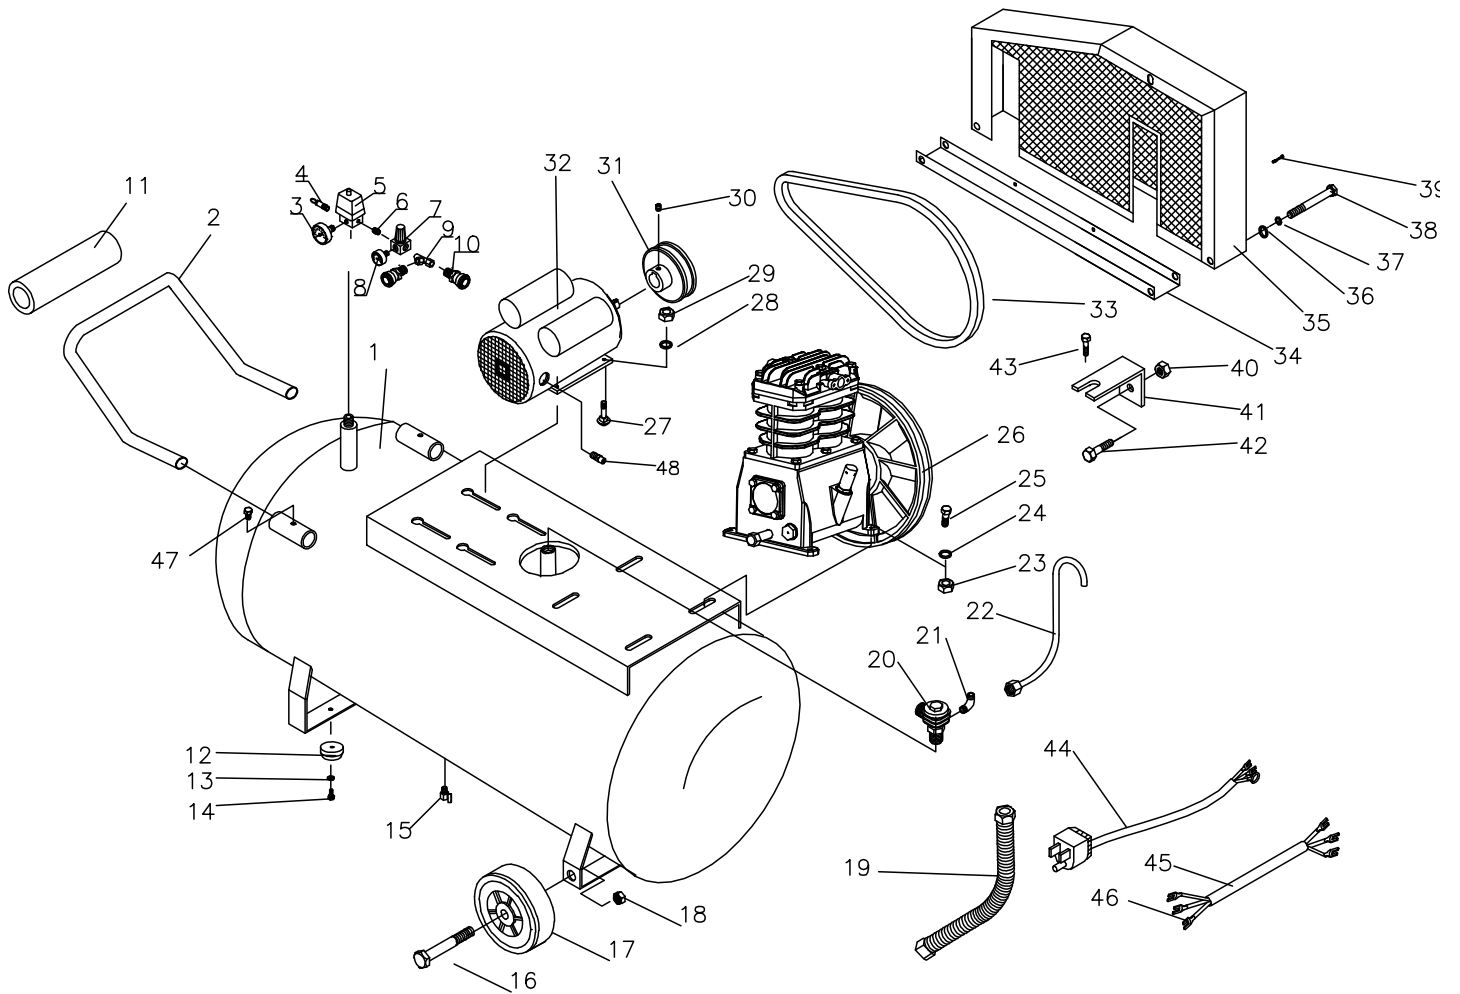

PARTS BREAKDOWN ELECTRIC AIR COMPRESSOR

MODEL:AC3220B

COMPLETE ASSEMBLY (REFERENCE ONLY)