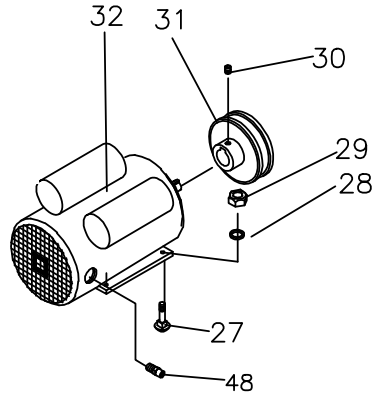

PARTS BREAKDOWN ELECTRIC AIR COMPRESSOR

MODEL:AC3220B

BEPOWEREQUIPMENT

.COM

PARTS BREAKDOWN ELECTRIC AIR COMPRESSOR

MODEL:AC3220B

TANK ASSEMBLY

REF #	DESCRIPTION	QTY	BE PART #
2	Metal Handle	1	42.004.500
11	Foam Handle Grip	1	
47	Screw	2	
12	Rubber Foot Pad	2	42.004.505
13	Flat Washer	2	
14	Bolt	2	
15	Tank Drain Valve	1	42.004.012
16	Axel Bolt	2	42.004.506
17	Wheel	2	
18	Nut	2	
19	Pump Discharge Pipe	1	42.004.521
20	Tank Check Valve	1	42.004.508
21	Unloader Copper Fitting	1	
22	Unloader Pipe	1	

PARTS BREAKDOWN ELECTRIC AIR COMPRESSOR

MODEL:AC3220B

PRESSURE SWITCH ASSEMBLY

REF #	DESCRIPTION	QTY	BE PART #
3	Pressure Gauge	1	42.003.006
4	Safety Valve	1	42.010.150
5	Pressure Switch	1	42.004.519
7	Regulator	1	42.004.504
8	Pressure Gauge	1	42.003.005
9	T-Pipe Fitting	1	42.000.018
10	Quick Coupler	2	42.000.046

PUMP ASSEMBLY

REF #	DESCRIPTION	QTY	BE PART #
23	Hex Nut	4	42.004.510
24	Spring Washer	4	
25	Bolt	4	
26	Pump Assembly (Pulley Included)	1	
27	Oil Plug	1	42.004.523
Not Shown	Air Filter Assembly	1	42.004.524

PARTS BREAKDOWN ELECTRIC AIR COMPRESSOR

MODEL:AC3220B

MOTOR ASSEMBLY

REF #	DESCRIPTION	QTY	BE PART #
27	Motor Bolt	4	42.004.511
28	Washer	4	
29	Hex Nut	4	
48	Cable Gland	1	
32	Motor	1	42.004.512
30	Allen Head Bolt	1	
31	Motor Pulley	1	