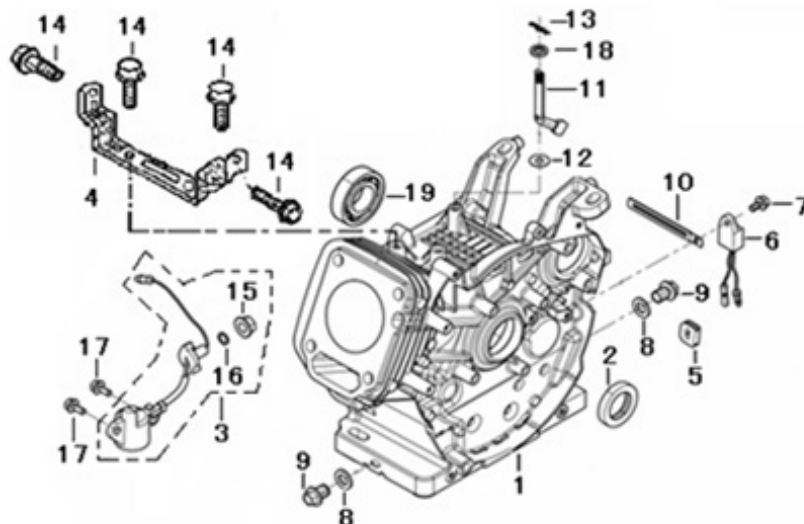

PARTS BREAKDOWN POWEREASE R420-18A ENGINE

MODEL:85.578.150

BEPOWEREQUIPMENT

.COM

PARTS BREAKDOWN POWEREASE R420-18A ENGINE

MODEL:85.578.150

HEAD SUBASSEMBLY

REF #	DESCRIPTION	QTY	BE PART #
5	GASKET, CYLINDER HEAD	1	85.571.021
6	COVER, CYLINDER HEAD ASSEMBLY	1	85.571.022
7	GASKET, CYLINDER HEAD COVER	1	
16	SPARK PLUG	1	85.519.001

CRANKCASE

REF #	DESCRIPTION	QTY	BE PART #
3	INTERNAL SENSOR, LOW OIL	1	85.571.023
6	EXTERNAL SENSOR, LOW OIL	1	

PARTS BREAKDOWN POWEREASE R420-18A ENGINE

MODEL:85.578.150

CRANKCASE COVER

REF #	DESCRIPTION	QTY	BE PART #
2	GASKET, CRANKCASE	1	85.571.024
18	SEAL, OIL	1	
3	PLUG ASSEMBLY	1	85.571.025
4	DIPSTICK ASSEMBLY	1	

RECOIL ASSEMBLY

REF #	DESCRIPTION	QTY	BE PART #
12	STARTER RECOIL ASSEMBLY	1	85.571.026

PARTS BREAKDOWN POWEREASE R420-18A ENGINE

MODEL:85.578.150

ENGINE SHROUD

REF #	DESCRIPTION	QTY	BE PART #
1	SHROUD (BLACK)	1	85.571.027
4	SWITCH, ON/OFF	1	85.571.008

CARBURETOR

REF #	DESCRIPTION	QTY	BE PART #
1	CARBURETOR ASSEMBLY	1	85.571.028
2	GASKET, AIR CLEANER	1	
3	GASKET, CARBURETOR	1	

PARTS BREAKDOWN POWEREASE R420-18A ENGINE

MODEL:85.578.150

AIR FILTER

REF #	DESCRIPTION	QTY	BE PART #
13	AIR FILTER ASSEMBLY	1	85.571.029