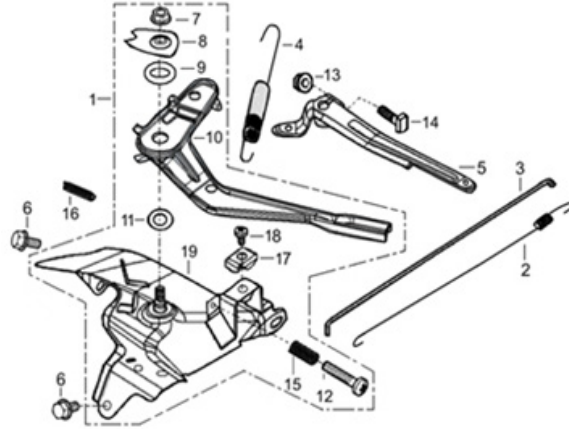

PARTS BREAKDOWN POWEREASE R420-18A ENGINE

MODEL:85.578.150

BEPOWEREQUIPMENT

.COM

PARTS BREAKDOWN POWEREASE R420-18A ENGINE

MODEL:85.578.150

HEAD SUBASSEMBLY

REF #	DESCRIPTION	QTY	BE PART #
5	GASKET, CYLINDER HEAD	1	85.571.021
6	COVER, CYLINDER HEAD ASSEMBLY	1	85.571.022
7	GASKET, CYLINDER HEAD COVER	1	
16	SPARK PLUG	1	85.519.001

CARBURETOR

REF #	DESCRIPTION	QTY	BE PART #
1	CARBURETOR ASSEMBLY	1	85.571.028
2	GASKET, AIR CLEANER	1	
3	GASKET, CARBURETOR	1	

PARTS BREAKDOWN POWEREASE R420-18A ENGINE

MODEL:85.578.150

AIR FILTER

REF #	DESCRIPTION	QTY	BE PART #
13	AIR FILTER ASSEMBLY	1	85.571.029

MUFFLER ASSY

REF #	DESCRIPTION	QTY	BE PART #
1	MUFFLER ASSEMBLY	1	85.571.030

PARTS BREAKDOWN POWEREASE R420-18A ENGINE

MODEL:85.578.150

FUEL TANK

REF #	DESCRIPTION	QTY	BE PART #
1	TANK, FUEL	1	85.571.031
3	FUEL CAP, VENTED	1	85.571.013
4	OUTLET, FUEL	1	85.571.042
5	CLIPS	2	
6	TUBE, FUEL	1	

IGNITION COIL

REF #	DESCRIPTION	QTY	BE PART #
8	IGNITION COIL	1	85.571.032

PARTS BREAKDOWN POWEREASE R420-18A ENGINE

MODEL:85.578.150

THROTTLE CONTROL

REF #	DESCRIPTION	QTY	BE PART #
1	CONTROL ASSEMBLY, THROTTLE	1	85.571.137
2	THROTTLE VALVE RETURN SPRING	1	85.571.829
3	GOVERNOR ROD	1	
4	GOVERNOR SPRING	1	
5	GOVERNOR ARM	1	