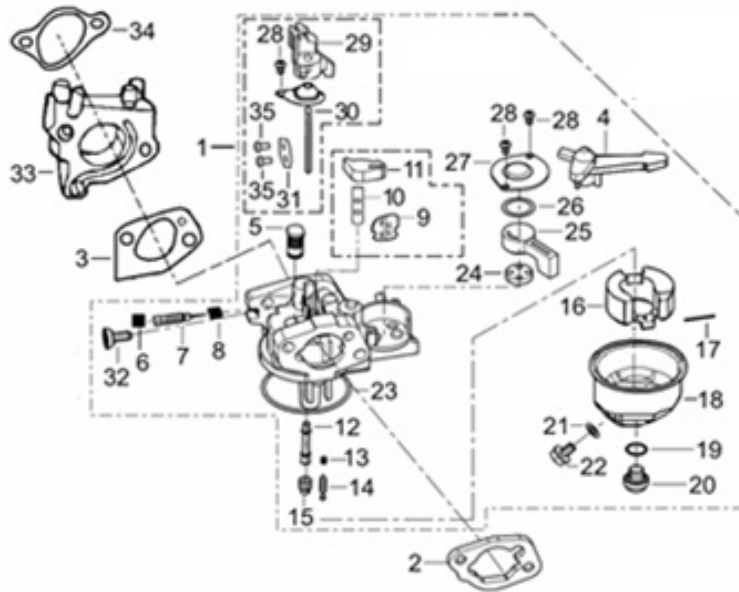

PARTS BREAKDOWN POWEREASE R420-18A ENGINE

MODEL:85.578.150

BEPOWEREQUIPMENT

.COM

PARTS BREAKDOWN POWEREASE R420-18A ENGINE

MODEL:85.578.150

HEAD SUBASSEMBLY

REF #	DESCRIPTION	QTY	BE PART #
5	GASKET, CYLINDER HEAD	1	85.571.021
6	COVER, CYLINDER HEAD ASSEMBLY	1	85.571.022
7	GASKET, CYLINDER HEAD COVER	1	
16	SPARK PLUG	1	85.519.001

CRANKCASE

REF #	DESCRIPTION	QTY	BE PART #
3	INTERNAL SENSOR, LOW OIL	1	85.571.023
6	EXTERNAL SENSOR, LOW OIL	1	

PARTS BREAKDOWN POWEREASE R420-18A ENGINE

MODEL:85.578.150

CRANKCASE COVER

REF #	DESCRIPTION	QTY	BE PART #
2	GASKET, CRANKCASE	1	85.571.024
18	SEAL, OIL	1	
3	PLUG ASSEMBLY	1	85.571.025
4	DIPSTICK ASSEMBLY	1	

RECOIL ASSEMBLY

REF #	DESCRIPTION	QTY	BE PART #
12	STARTER RECOIL ASSEMBLY	1	85.571.026

PARTS BREAKDOWN POWEREASE R420-18A ENGINE

MODEL:85.578.150

ENGINE SHROUD

REF #	DESCRIPTION	QTY	BE PART #
1	SHROUD (BLACK)	1	85.571.027
4	SWITCH, ON/OFF	1	85.571.008

CARBURETOR

REF #	DESCRIPTION	QTY	BE PART #
1	CARBURETOR ASSEMBLY	1	85.571.028
2	GASKET, AIR CLEANER	1	
3	GASKET, CARBURETOR	1	

PARTS BREAKDOWN POWEREASE R420-18A ENGINE

MODEL:85.578.150

AIR FILTER

REF #	DESCRIPTION	QTY	BE PART #
13	AIR FILTER ASSEMBLY	1	85.571.029