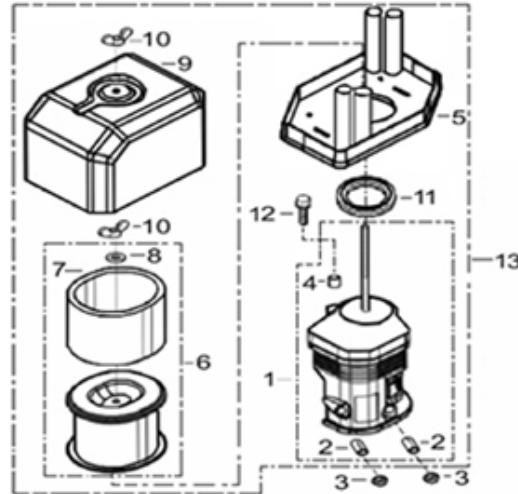

PARTS BREAKDOWN POWEREASE R420-18A ENGINE

MODEL:85.578.150

BEPOWEREQUIPMENT

.COM

PARTS BREAKDOWN POWEREASE R420-18A ENGINE

MODEL:85.578.150

HEAD SUBASSEMBLY

REF #	DESCRIPTION	QTY	BE PART #
5	GASKET, CYLINDER HEAD	1	85.571.021
6	COVER, CYLINDER HEAD ASSEMBLY	1	85.571.022
7	GASKET, CYLINDER HEAD COVER	1	
16	SPARK PLUG	1	85.519.001

RECOIL ASSEMBLY

REF #	DESCRIPTION	QTY	BE PART #
12	STARTER RECOIL ASSEMBLY	1	85.571.026

PARTS BREAKDOWN POWEREASE R420-18A ENGINE

MODEL:85.578.150

ENGINE SHROUD

REF #	DESCRIPTION	QTY	BE PART #
1	SHROUD (BLACK)	1	85.571.027
4	SWITCH, ON/OFF	1	85.571.008

CARBURETOR

REF #	DESCRIPTION	QTY	BE PART #
1	CARBURETOR ASSEMBLY	1	85.571.028
2	GASKET, AIR CLEANER	1	
3	GASKET, CARBURETOR	1	

PARTS BREAKDOWN POWEREASE R420-18A ENGINE

MODEL:85.578.150

AIR FILTER

REF #	DESCRIPTION	QTY	BE PART #
13	AIR FILTER ASSEMBLY	1	85.571.029

IGNITION COIL

REF #	DESCRIPTION	QTY	BE PART #
8	IGNITION COIL	1	85.571.032

PARTS BREAKDOWN POWEREASE R420-18A ENGINE

MODEL:85.578.150

THROTTLE CONTROL

REF #	DESCRIPTION	QTY	BE PART #
1	CONTROL ASSEMBLY, THROTTLE	1	85.571.137
2	THROTTLE VALVE RETURN SPRING	1	85.571.829
3	GOVERNOR ROD	1	
4	GOVERNOR SPRING	1	
5	GOVERNOR ARM	1	