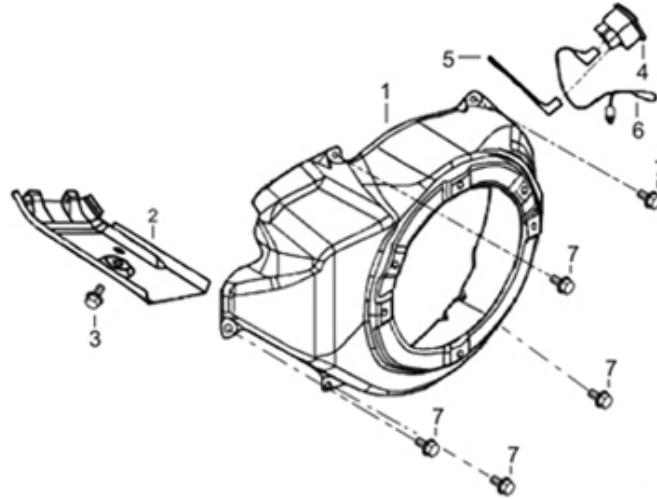

PARTS BREAKDOWN POWEREASE R420-18A ENGINE

MODEL:85.578.150

BEPOWEREQUIPMENT

.COM

PARTS BREAKDOWN POWEREASE R420-18A ENGINE

MODEL:85.578.150

HEAD SUBASSEMBLY

REF #	DESCRIPTION	QTY	BE PART #
5	GASKET, CYLINDER HEAD	1	85.571.021
6	COVER, CYLINDER HEAD ASSEMBLY	1	85.571.022
7	GASKET, CYLINDER HEAD COVER	1	
16	SPARK PLUG	1	85.519.001

CRANKCASE

REF #	DESCRIPTION	QTY	BE PART #
3	INTERNAL SENSOR, LOW OIL	1	85.571.023
6	EXTERNAL SENSOR, LOW OIL	1	

PARTS BREAKDOWN POWEREASE R420-18A ENGINE

MODEL:85.578.150

CRANKCASE COVER

REF #	DESCRIPTION	QTY	BE PART #
2	GASKET, CRANKCASE	1	85.571.024
18	SEAL, OIL	1	
3	PLUG ASSEMBLY	1	85.571.025
4	DIPSTICK ASSEMBLY	1	

RECOIL ASSEMBLY

REF #	DESCRIPTION	QTY	BE PART #
12	STARTER RECOIL ASSEMBLY	1	85.571.026

PARTS BREAKDOWN POWEREASE R420-18A ENGINE

MODEL:85.578.150

ENGINE SHROUD

REF #	DESCRIPTION	QTY	BE PART #
1	SHROUD (BLACK)	1	85.571.027
4	SWITCH, ON/OFF	1	85.571.008

CARBURETOR

REF #	DESCRIPTION	QTY	BE PART #
1	CARBURETOR ASSEMBLY	1	85.571.028
2	GASKET, AIR CLEANER	1	
3	GASKET, CARBURETOR	1	

PARTS BREAKDOWN POWEREASE R420-18A ENGINE

MODEL:85.578.150

AIR FILTER

REF #	DESCRIPTION	QTY	BE PART #
13	AIR FILTER ASSEMBLY	1	85.571.029