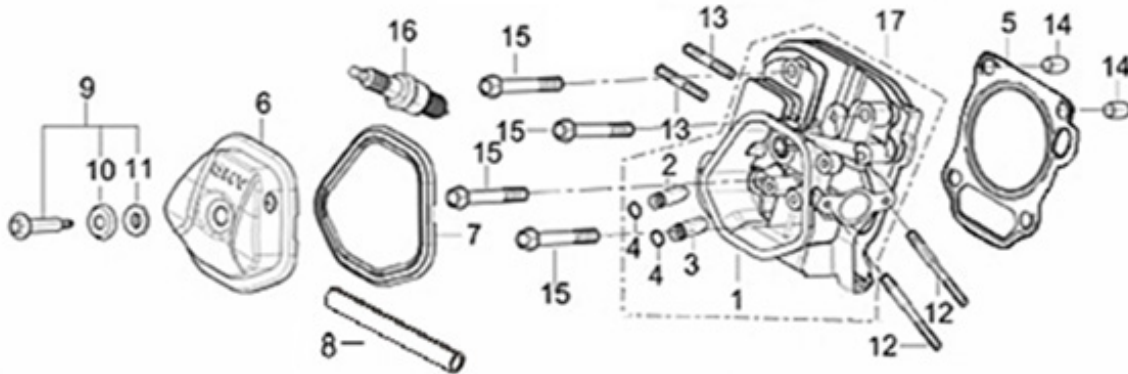

PARTS BREAKDOWN POWEREASE R420-18A ENGINE

MODEL:85.578.150

BEPOWEREQUIPMENT

.COM

PARTS BREAKDOWN POWEREASE R420-18A ENGINE

MODEL:85.578.150

HEAD SUBASSEMBLY

REF #	DESCRIPTION	QTY	BE PART #
5	GASKET, CYLINDER HEAD	1	85.571.021
6	COVER, CYLINDER HEAD ASSEMBLY	1	85.571.022
7	GASKET, CYLINDER HEAD COVER	1	
16	SPARK PLUG	1	85.519.001

CRANKCASE

REF #	DESCRIPTION	QTY	BE PART #
3	INTERNAL SENSOR, LOW OIL	1	85.571.023
6	EXTERNAL SENSOR, LOW OIL	1	

PARTS BREAKDOWN POWEREASE R420-18A ENGINE

MODEL:85.578.150

CRANKCASE COVER

REF #	DESCRIPTION	QTY	BE PART #
2	GASKET, CRANKCASE	1	85.571.024
18	SEAL, OIL	1	
3	PLUG ASSEMBLY	1	85.571.025
4	DIPSTICK ASSEMBLY	1	

RECOIL ASSEMBLY

REF #	DESCRIPTION	QTY	BE PART #
12	STARTER RECOIL ASSEMBLY	1	85.571.026

PARTS BREAKDOWN POWEREASE R420-18A ENGINE

MODEL:85.578.150

ENGINE SHROUD

REF #	DESCRIPTION	QTY	BE PART #
1	SHROUD (BLACK)	1	85.571.027
4	SWITCH, ON/OFF	1	85.571.008

CARBURETOR

REF #	DESCRIPTION	QTY	BE PART #
1	CARBURETOR ASSEMBLY	1	85.571.028
2	GASKET, AIR CLEANER	1	
3	GASKET, CARBURETOR	1	

PARTS BREAKDOWN POWEREASE R420-18A ENGINE

MODEL:85.578.150

AIR FILTER

REF #	DESCRIPTION	QTY	BE PART #
13	AIR FILTER ASSEMBLY	1	85.571.029