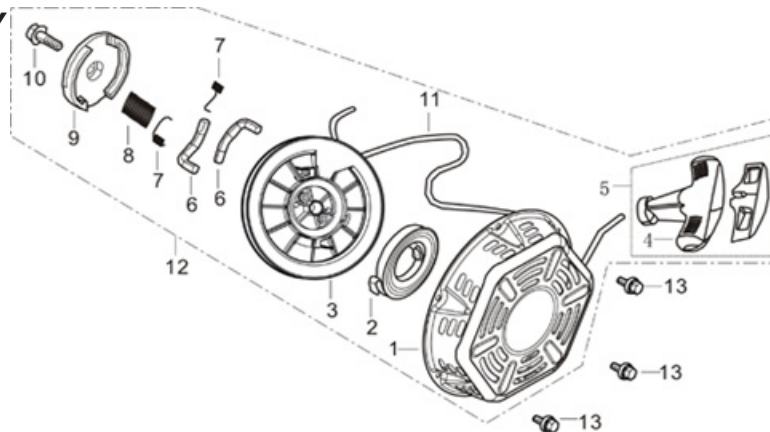

PARTS BREAKDOWN POWEREASE R420-18A ENGINE

MODEL:85.578.150

BEPOWEREQUIPMENT

.COM

PARTS BREAKDOWN POWEREASE R420-18A ENGINE

MODEL:85.578.150

HEAD SUBASSEMBLY

REF #	DESCRIPTION	QTY	BE PART #
5	GASKET, CYLINDER HEAD	1	85.571.021
6	COVER, CYLINDER HEAD ASSEMBLY	1	85.571.022
7	GASKET, CYLINDER HEAD COVER	1	
16	SPARK PLUG	1	85.519.001

CRANKCASE

REF #	DESCRIPTION	QTY	BE PART #
3	INTERNAL SENSOR, LOW OIL	1	85.571.023
6	EXTERNAL SENSOR, LOW OIL	1	

PARTS BREAKDOWN POWEREASE R420-18A ENGINE

MODEL:85.578.150

CRANKCASE COVER

REF #	DESCRIPTION	QTY	BE PART #
2	GASKET, CRANKCASE	1	85.571.024
18	SEAL, OIL	1	
3	PLUG ASSEMBLY	1	85.571.025
4	DIPSTICK ASSEMBLY	1	

RECOIL ASSEMBLY

REF #	DESCRIPTION	QTY	BE PART #
12	STARTER RECOIL ASSEMBLY	1	85.571.026

PARTS BREAKDOWN POWEREASE R420-18A ENGINE

MODEL:85.578.150

ENGINE SHROUD

REF #	DESCRIPTION	QTY	BE PART #
1	SHROUD (BLACK)	1	85.571.027
4	SWITCH, ON/OFF	1	85.571.008

CARBURETOR

REF #	DESCRIPTION	QTY	BE PART #
1	CARBURETOR ASSEMBLY	1	85.571.028
2	GASKET, AIR CLEANER	1	
3	GASKET, CARBURETOR	1	

PARTS BREAKDOWN POWEREASE R420-18A ENGINE

MODEL:85.578.150

AIR FILTER

REF #	DESCRIPTION	QTY	BE PART #
13	AIR FILTER ASSEMBLY	1	85.571.029