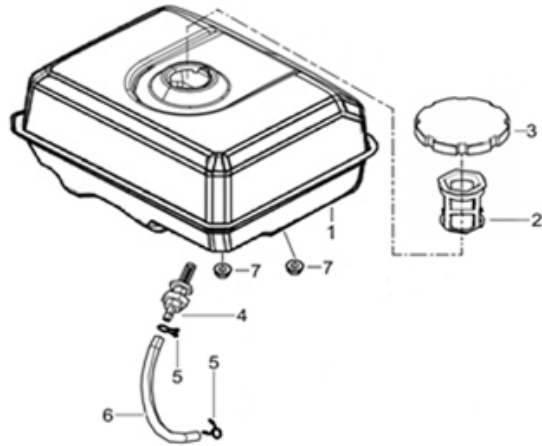

CARBURETOR

REF #	DESCRIPTION	QTY	BE PART #
1	CARBURETOR ASSEMBLY	1	85.571.028
2	GASKET, AIR CLEANER	1	
3	GASKET, CARBURETOR	1	

PARTS BREAKDOWN POWEREASE R420-18A ENGINE

MODEL:85.578.150

AIR FILTER

REF #	DESCRIPTION	QTY	BE PART #
13	AIR FILTER ASSEMBLY	1	85.571.029

MUFFLER ASSY

REF #	DESCRIPTION	QTY	BE PART #
1	MUFFLER ASSEMBLY	1	85.571.030

PARTS BREAKDOWN POWEREASE R420-18A ENGINE

MODEL:85.578.150

FUEL TANK

REF #	DESCRIPTION	QTY	BE PART #
1	TANK, FUEL	1	85.571.031
3	FUEL CAP, VENTED	1	85.571.013
4	OUTLET, FUEL	1	85.571.042
5	CLIPS	2	
6	TUBE, FUEL	1	

IGNITION COIL

REF #	DESCRIPTION	QTY	BE PART #
8	IGNITION COIL	1	85.571.032

PARTS BREAKDOWN POWEREASE R420-18A ENGINE

MODEL:85.578.150

THROTTLE CONTROL

REF #	DESCRIPTION	QTY	BE PART #
1	CONTROL ASSEMBLY, THROTTLE	1	85.571.137
2	THROTTLE VALVE RETURN SPRING	1	85.571.829
3	GOVERNOR ROD	1	
4	GOVERNOR SPRING	1	
5	GOVERNOR ARM	1	