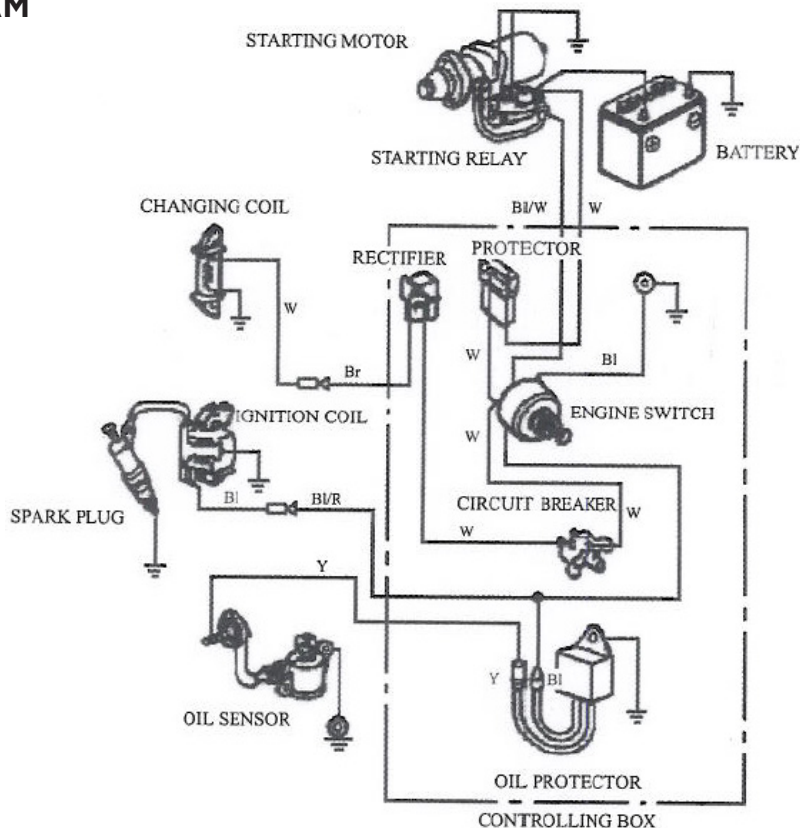

CARBURETOR

REF #	DESCRIPTION	QTY	BE PART #
1	CARBURETOR ASSEMBLY	1	85.571.028
2	GASKET, AIR CLEANER	1	
3	GASKET, CARBURETOR	1	

PARTS BREAKDOWN POWEREASE R420-18A ENGINE

MODEL:85.578.150

AIR FILTER

REF #	DESCRIPTION	QTY	BE PART #
13	AIR FILTER ASSEMBLY	1	85.571.029

IGNITION COIL

REF #	DESCRIPTION	QTY	BE PART #
8	IGNITION COIL	1	85.571.032

PARTS BREAKDOWN POWEREASE R420-18A ENGINE

MODEL:85.578.150

THROTTLE CONTROL

REF #	DESCRIPTION	QTY	BE PART #
1	CONTROL ASSEMBLY, THROTTLE	1	85.571.137
2	THROTTLE VALVE RETURN SPRING	1	85.571.829
3	GOVERNOR ROD	1	
4	GOVERNOR SPRING	1	
5	GOVERNOR ARM	1	

WIRING DIAGRAM

BE

POWER EQUIPMENT

If you need technical assistance call:

1-866-850-6662

(8:00am - 4:30pm PST, Mon - Fri)