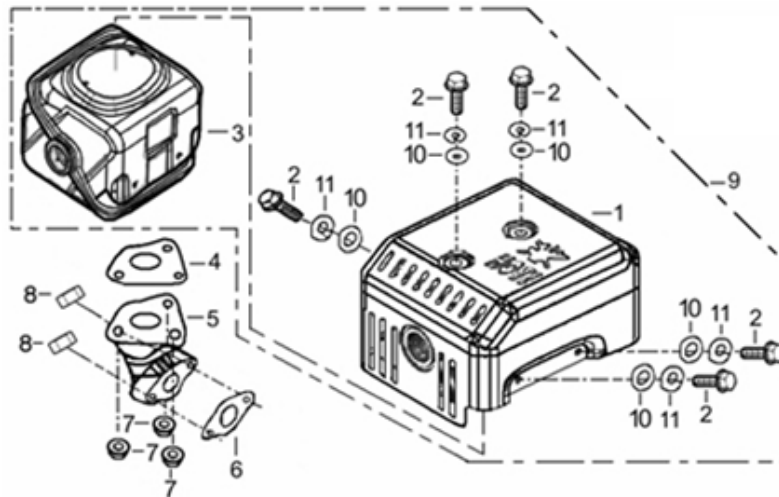

RECOIL ASSEMBLY

REF #	DESCRIPTION	QTY	BE PART #
12	STARTER RECOIL ASSEMBLY	1	85.571.026

PARTS BREAKDOWN POWEREASE R420-18A ENGINE

MODEL:85.578.150

ENGINE SHROUD

REF #	DESCRIPTION	QTY	BE PART #
1	SHROUD (BLACK)	1	85.571.027
4	SWITCH, ON/OFF	1	85.571.008

CARBURETOR

REF #	DESCRIPTION	QTY	BE PART #
1	CARBURETOR ASSEMBLY	1	85.571.028
2	GASKET, AIR CLEANER	1	
3	GASKET, CARBURETOR	1	

PARTS BREAKDOWN POWEREASE R420-18A ENGINE

MODEL:85.578.150

AIR FILTER

REF #	DESCRIPTION	QTY	BE PART #
13	AIR FILTER ASSEMBLY	1	85.571.029

MUFFLER ASSY

REF #	DESCRIPTION	QTY	BE PART #
1	MUFFLER ASSEMBLY	1	85.571.030

PARTS BREAKDOWN POWEREASE R420-18A ENGINE

MODEL:85.578.150

FUEL TANK

REF #	DESCRIPTION	QTY	BE PART #
1	TANK, FUEL	1	85.571.031
3	FUEL CAP, VENTED	1	85.571.013
4	OUTLET, FUEL	1	85.571.042
5	CLIPS	2	
6	TUBE, FUEL	1	

IGNITION COIL

REF #	DESCRIPTION	QTY	BE PART #
8	IGNITION COIL	1	85.571.032

PARTS BREAKDOWN POWEREASE R420-18A ENGINE

MODEL:85.578.150

THROTTLE CONTROL

REF #	DESCRIPTION	QTY	BE PART #
1	CONTROL ASSEMBLY, THROTTLE	1	85.571.137
2	THROTTLE VALVE RETURN SPRING	1	85.571.829
3	GOVERNOR ROD	1	
4	GOVERNOR SPRING	1	
5	GOVERNOR ARM	1	