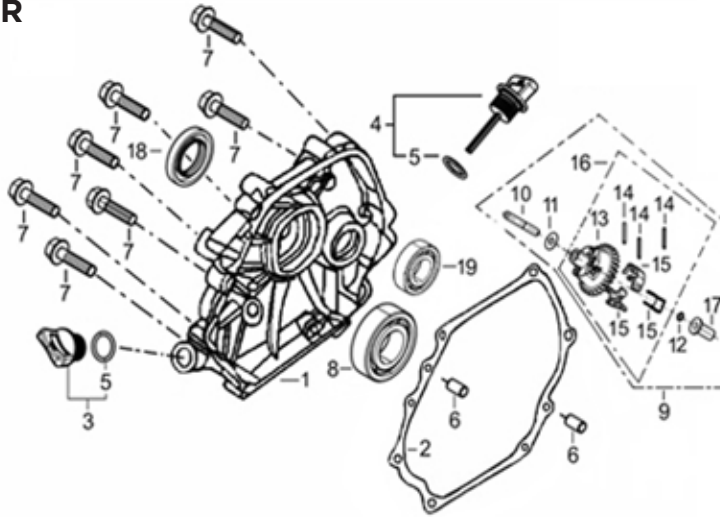

PARTS BREAKDOWN POWEREASE R420-18A ENGINE

MODEL:85.578.150

BEPOWEREQUIPMENT

.COM

PARTS BREAKDOWN POWEREASE R420-18A ENGINE

MODEL:85.578.150

HEAD SUBASSEMBLY

REF #	DESCRIPTION	QTY	BE PART #
5	GASKET, CYLINDER HEAD	1	85.571.021
6	COVER, CYLINDER HEAD ASSEMBLY	1	85.571.022
7	GASKET, CYLINDER HEAD COVER	1	
16	SPARK PLUG	1	85.519.001

CRANKCASE

REF #	DESCRIPTION	QTY	BE PART #
3	INTERNAL SENSOR, LOW OIL	1	85.571.023
6	EXTERNAL SENSOR, LOW OIL	1	

PARTS BREAKDOWN POWEREASE R420-18A ENGINE

MODEL:85.578.150

CRANKCASE COVER

REF #	DESCRIPTION	QTY	BE PART #
2	GASKET, CRANKCASE	1	85.571.024
18	SEAL, OIL	1	
3	PLUG ASSEMBLY	1	85.571.025
4	DIPSTICK ASSEMBLY	1	

RECOIL ASSEMBLY

REF #	DESCRIPTION	QTY	BE PART #
12	STARTER RECOIL ASSEMBLY	1	85.571.026

PARTS BREAKDOWN POWEREASE R420-18A ENGINE

MODEL:85.578.150

ENGINE SHROUD

REF #	DESCRIPTION	QTY	BE PART #
1	SHROUD (BLACK)	1	85.571.027
4	SWITCH, ON/OFF	1	85.571.008

CARBURETOR

REF #	DESCRIPTION	QTY	BE PART #
1	CARBURETOR ASSEMBLY	1	85.571.028
2	GASKET, AIR CLEANER	1	
3	GASKET, CARBURETOR	1	

PARTS BREAKDOWN POWEREASE R420-18A ENGINE

MODEL:85.578.150

AIR FILTER

REF #	DESCRIPTION	QTY	BE PART #
13	AIR FILTER ASSEMBLY	1	85.571.029