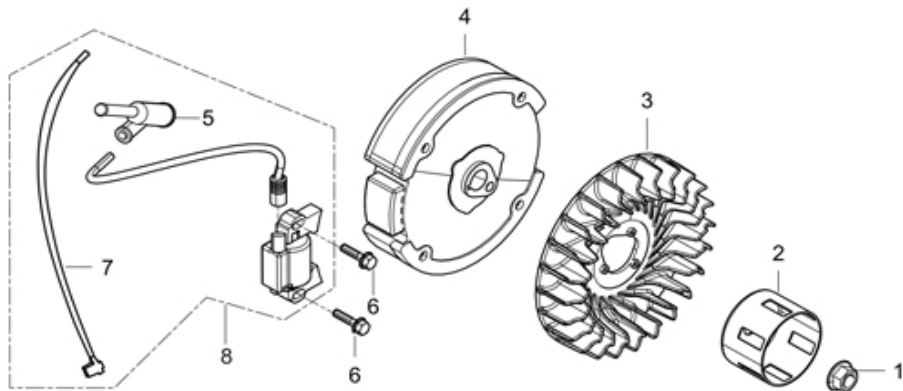

CARBURETOR

REF #	DESCRIPTION	QTY	BE PART #
1	CARBURETOR ASSEMBLY	1	85.571.028
2	GASKET, AIR CLEANER	1	
3	GASKET, CARBURETOR	1	

PARTS BREAKDOWN POWEREASE R420-18A ENGINE

MODEL:85.578.150

AIR FILTER

REF #	DESCRIPTION	QTY	BE PART #
13	AIR FILTER ASSEMBLY	1	85.571.029

MUFFLER ASSY

REF #	DESCRIPTION	QTY	BE PART #
1	MUFFLER ASSEMBLY	1	85.571.030

PARTS BREAKDOWN POWEREASE R420-18A ENGINE

MODEL:85.578.150

FUEL TANK

REF #	DESCRIPTION	QTY	BE PART #
1	TANK, FUEL	1	85.571.031
3	FUEL CAP, VENTED	1	85.571.013
4	OUTLET, FUEL	1	85.571.042
5	CLIPS	2	
6	TUBE, FUEL	1	

IGNITION COIL

REF #	DESCRIPTION	QTY	BE PART #
8	IGNITION COIL	1	85.571.032

PARTS BREAKDOWN POWEREASE R420-18A ENGINE

MODEL:85.578.150

THROTTLE CONTROL

REF #	DESCRIPTION	QTY	BE PART #
1	CONTROL ASSEMBLY, THROTTLE	1	85.571.137
2	THROTTLE VALVE RETURN SPRING	1	85.571.829
3	GOVERNOR ROD	1	
4	GOVERNOR SPRING	1	
5	GOVERNOR ARM	1	