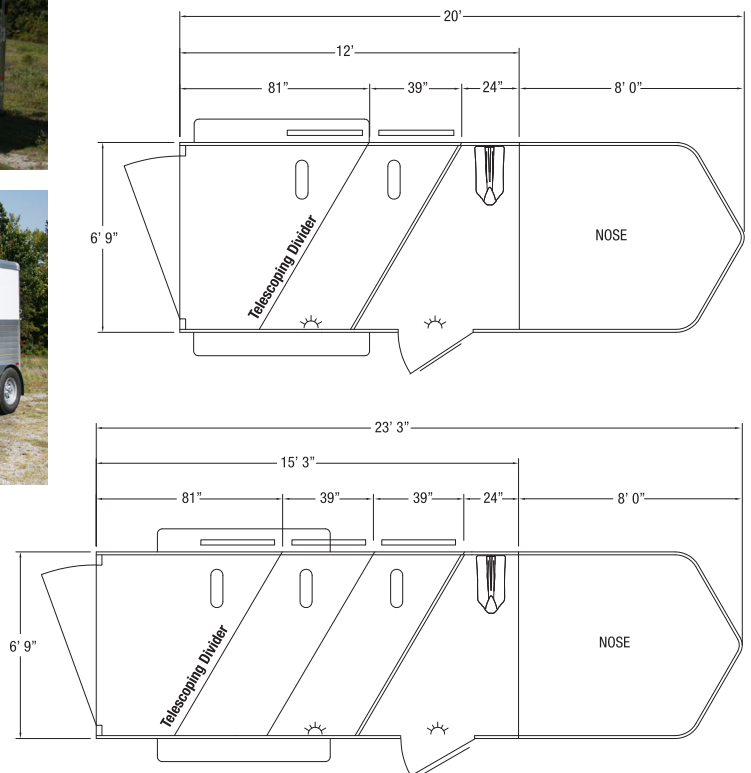

# Super Sport

GOOSENECK

The new Super Sport is an all aluminum slant load horse trailer designed for the versatility that many horse enthusiasts are looking for today. This gooseneck trailer is available in a 2, 3 or 4 horse model. It has drop down feed windows with face grills on the head side and Plexiglas on the rump side and rear gate. The Super Sport has removable dividers, rubber floor mats and comes with a saddle rack in the front tack storage room.

## STANDARD FEATURES

- 2 5/16" Gooseneck hitch, adjustable
- 6' 9" Wide
- 7' Tall
- 2, 3 or 4 horse
- Slant load
- 39" Wide stalls
- All aluminum construction
- All aluminum floor
- Extruded aluminum sides
- White exterior skin
- Rubber torsion axles
- 4 Wheel electric brakes with safety breakaway
- Rear rubber bumper
- LED clearance and tail lights
- Drop leg jack

## HORSE AREA

- Solid head and shoulder divider
- Floor mats in horse area
- Drop down feed window with face grill per stall (head side)
- 2 Air gaps with Plexiglas on rump side and rear gate
- SunCoated™ rump wall
- Full swing rear gate with Plexiglas
- Pop up horse vent per stall
- Dome light in horse area
- 2 Inside and one outside tie ring per stall

## FRONT TACK STORAGE

- Locking door with sliding window
- Rubber floor mats
- Interior dome light
- 6 Tack hooks
- Saddle rack per stall

Available in 2 HORSE, 3 HORSE and 4 HORSE

All dimensions are approximate. Photos may show options. Due to constant product improvements, specifications, component parts, standard and optional equipment are subject to change without notice or obligation. Refer to standard and special features for specifics. See your dealer for warranty details. 2012 © Sundowner Trailers, Inc. (10.22.12)