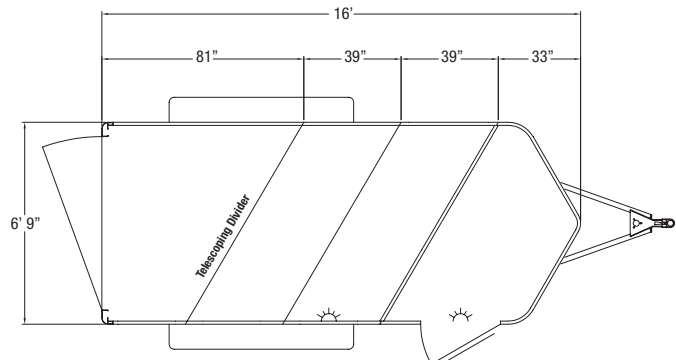

HORSE AREA

- Solid head and shoulder dividers
- Floor mats in horse area
- Full swing rear gate
- 1 Inside and 2 outside tie rings per stall
- 1 Dome light inside horse area