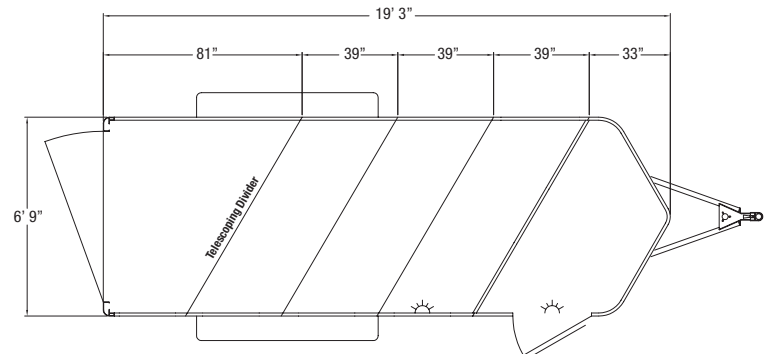

HORSE AREA

- Solid head and shoulder dividers
- Floor mats in horse area
- Full swing rear gate
- 1 Inside and 2 outside tie rings per stall
- 1 Dome light inside horse area