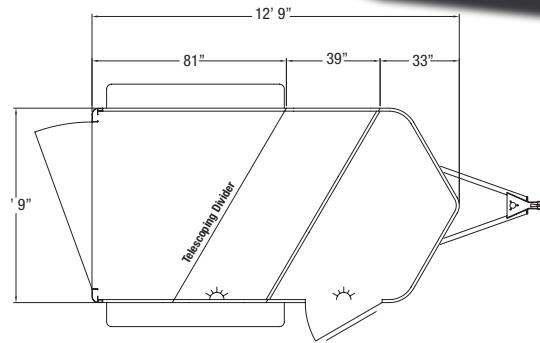

HORSE AREA

- Solid head and shoulder dividers
- Floor mats in horse area
- Full swing rear gate
- 1 Inside and 2 outside tie rings per stall
- 1 Dome light inside horse area