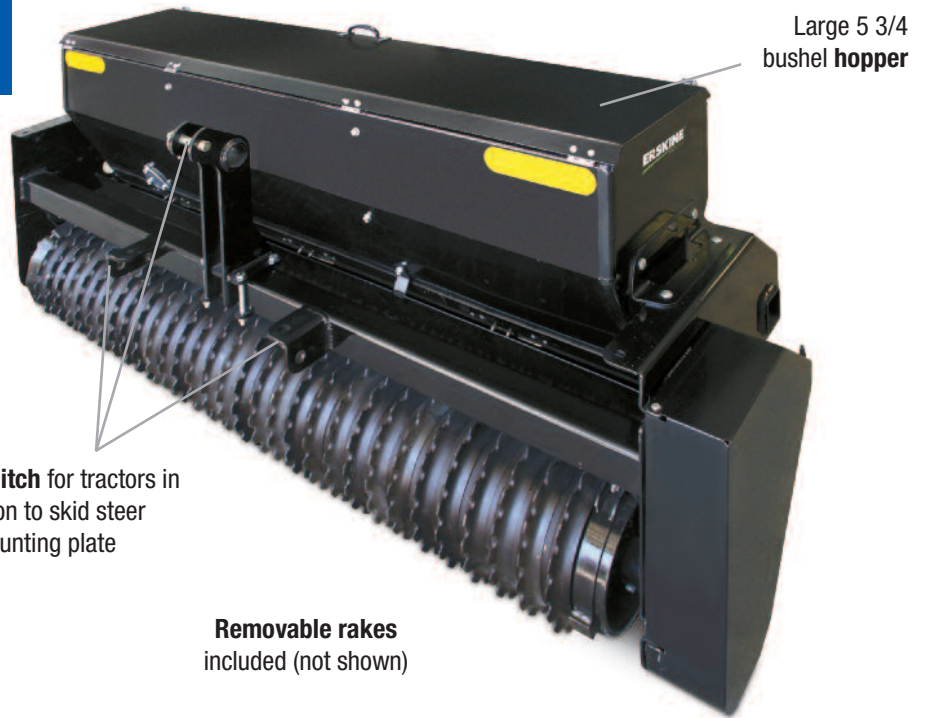

COMPACT TRACTOR

Seeder level controls proper amount of seed released.

Large 5 3/4 bushel hopper

3-point hitch for tractors in addition to skid steer mounting plate

Removable rakes included (not shown)

3-Point Landscape Seeder

The Landscape Seeder, a bi-directional seeder, is built to handle all turf and landscape seeds. Grass seed is a very expensive commodity. Notched rollers properly place the grass seed in the top 1/2" of a properly prepared seedbed, resulting in maximum seed germination. Seedbed is left smooth and firm with small stones pressed down. Because of this precision placement seeding rates can be reduced up to half of the rates previously used.

SPECIFICATIONS / OPTIONS

Model	Landscape Seeder
Part Number	900812
Overall Width	88"
Overall Height	34.5"
Seeding Width	72"
Opening Spacer	3"
Hopper Capacity	5.75 bushels
Approximate Weight	1,400 lb.
Options	
Acre Meter Package	

Turn your tractor into a turf and landscape seeding machine.

FEATURES

- Front rollers crush lumps, press down small stones, and form a firm seedbed
- 3-point hitch for tractors and mounting plate for skid steers
- Notched rollers place most of the seed at a depth of 1/2"
- Sight glass in the seed box gives the operator a view of the seed level
- Unique agitator brake system that eliminates unwanted seed loss while the seeder is not in contact with the ground