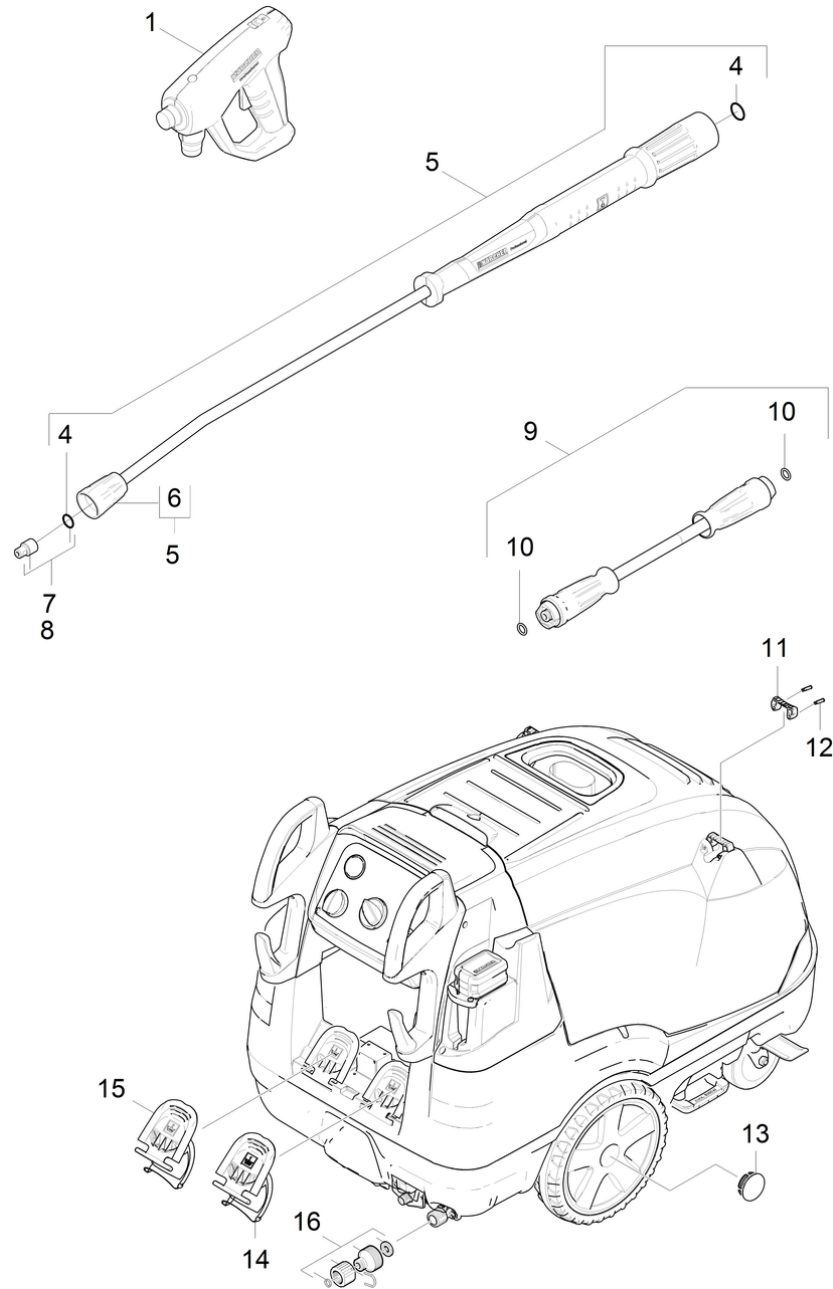

1030 Short spare parts list (1.071-907.3)

Professional \ High pressure cleaner hotwater \ Electric motor \ HDS 4.0/20-4 M Ea \ Short spare parts list

1030 Short spare parts list (1.071-907.3)

Professional \ High pressure cleaner hotwater \ Electric motor \ HDS 4.0/20-4 M Ea \ Short spare parts list

KÄRCHER

POS	Article no.	Description	Quantity	Unit
1	4.118-005.0	EASY!Force Advanced	1.000	ST
4	2.880-001.0	Spare part set seals TR	2.000	ST
5	4.112-000.0	Jet pipe TR 1050 mm	1.000	ST
6	4.112-011.0	Protection part TR only for replacement	1.000	ST
7	2.113-026.0	Power nozzle TR 25060	1.000	ST
8	2.114-005.0	Steam nozzle TR 40065	1.000	ST
9	6.110-029.0	Hose assembly TR rotatable DN8 40MPa 15m	1.000	ST
10	2.880-154.0	O-Ring kit	1.000	ST
11	5.424-162.0	Fixing jet pipe	1.000	ST
12	5.314-143.0	Pin fixing jet pipe	2.000	ST
13	2.889-086.0	Set wheel cap	2.000	ST
14	5.064-231.0	Cover chemistry 2	1.000	ST
15	5.064-221.0	Cover chemistry 1	1.000	ST
16	4.401-073.3	Screw connector part USA-GARTENSCHL./G 1	1.000	ST